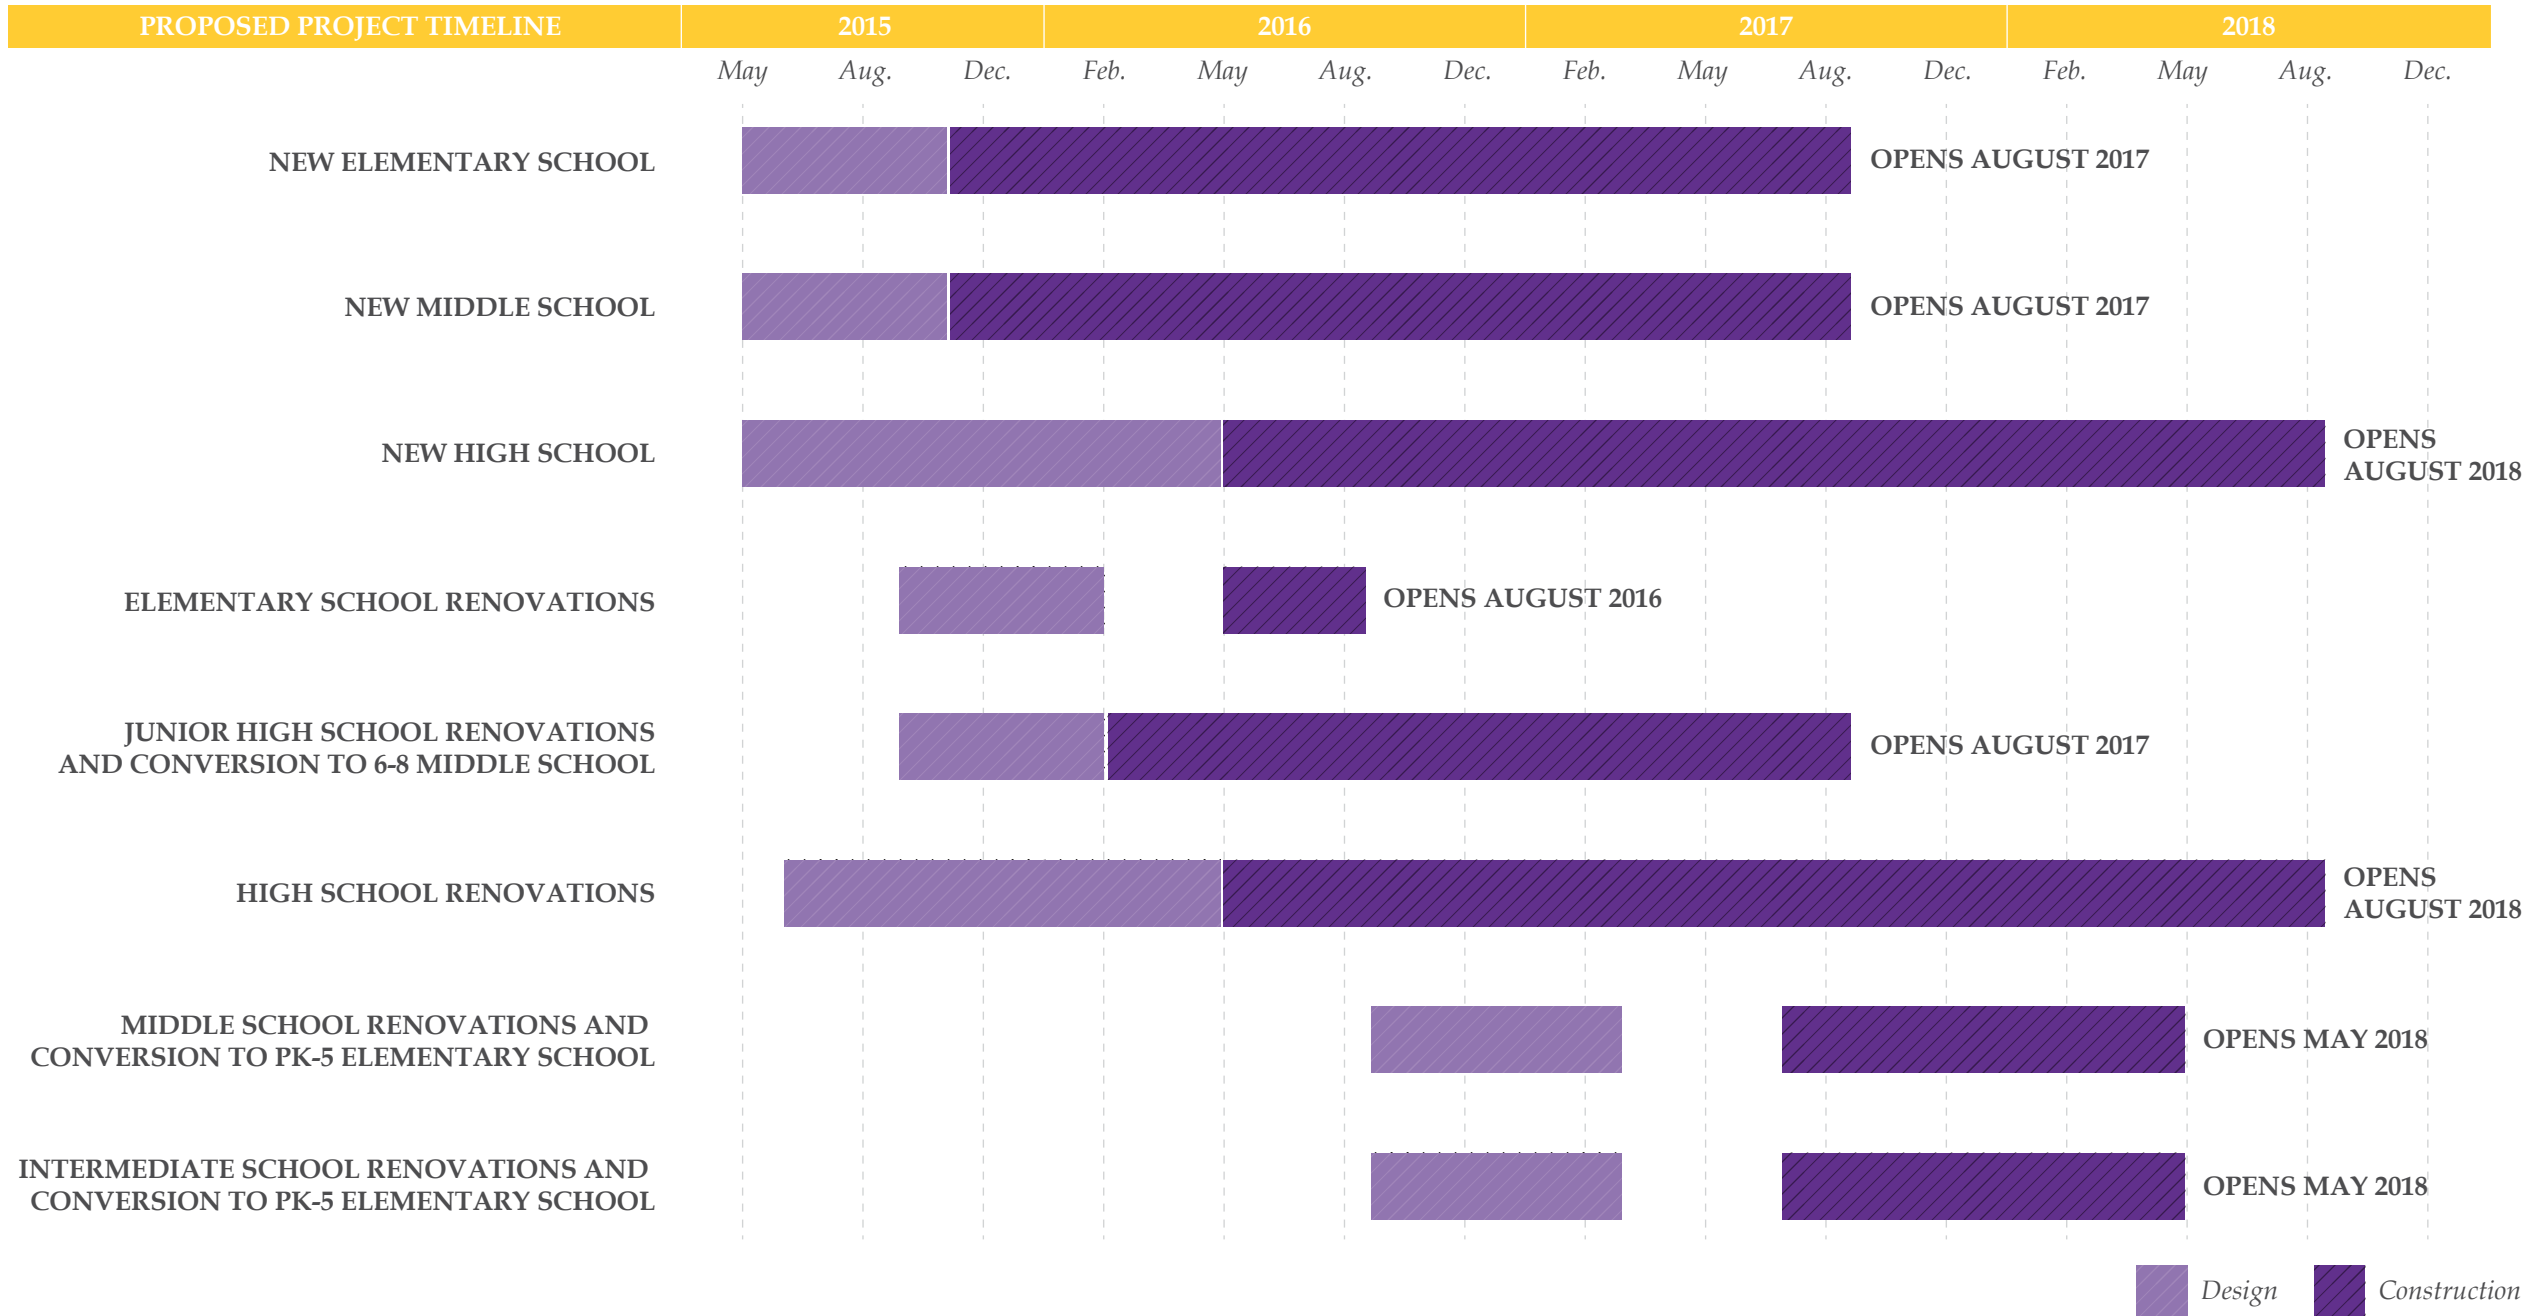

MONTGOMERY ISD BOND 2015

 Design  Construction